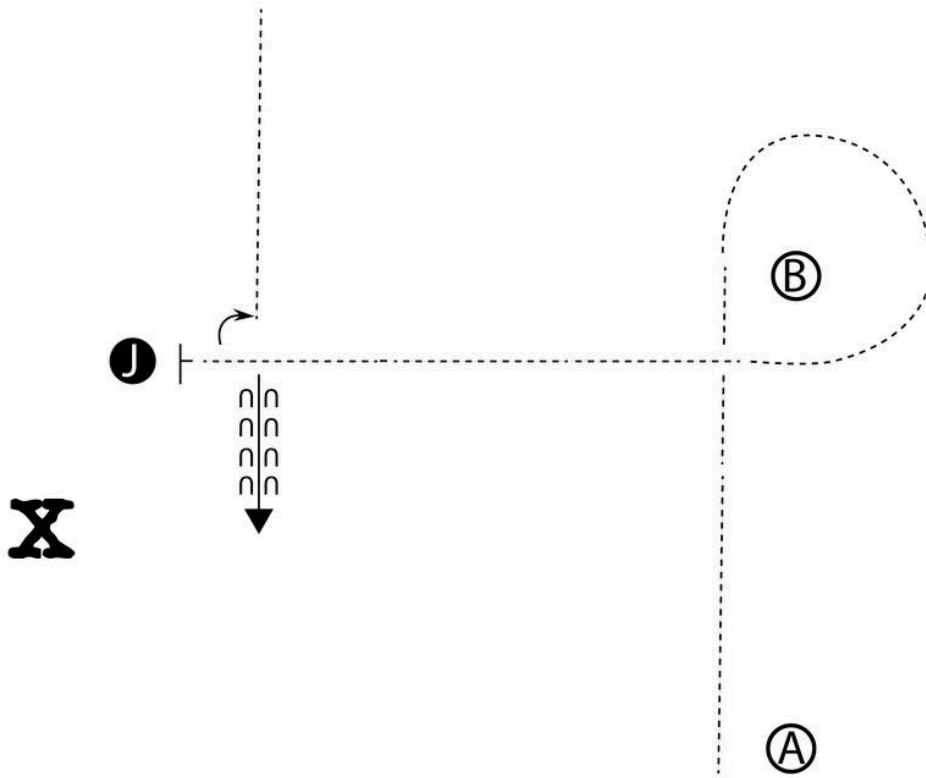

Texas Equine Online Horse Show: Spring 2025

Division: Level 1 Open Showmanship

Be ready at A.

1. Walk from A to B.
2. Walk around B.
3. Walk straight to Judge.
4. Stop and set up for inspection.
5. When dismissed, perform a 90 degree turn.
6. Back 4-5 steps.
7. Walk to lineup.

WALK	-----
TROT	- - - - -
BACK	← ㄩ ㄩ ㄩ ㄩ
JUDGE	● J
MARKER	⊙ A