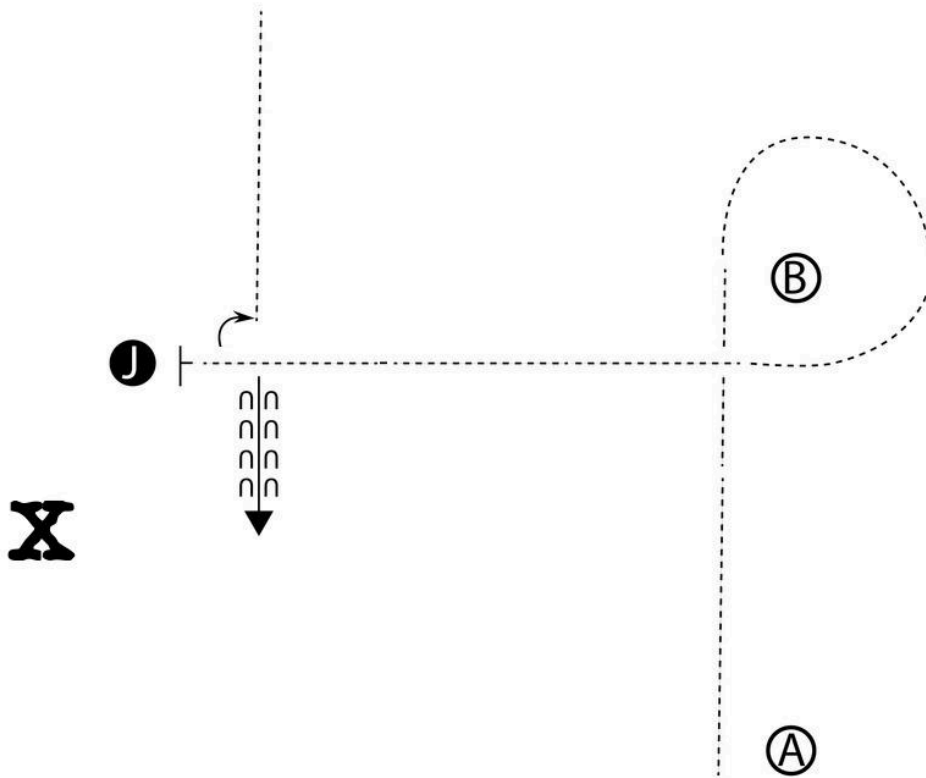

Texas Equine Online Horse Show: Spring 2025

Division: Level 1 Youth Showmanship

Be ready at A.

1. Walk from A to B.
2. Walk around B.
3. Walk straight to Judge.
4. Stop and set up for inspection.
5. When dismissed, perform a 90 degree turn.
6. Back 4-5 steps.
7. Walk to lineup.

| | |
|--------|-----------|
| WALK | ----- |
| TROT | - - - - - |
| BACK | ← ㄣ ㄣ ㄣ ㄣ |
| JUDGE | ● J |
| MARKER | ⊙ A |