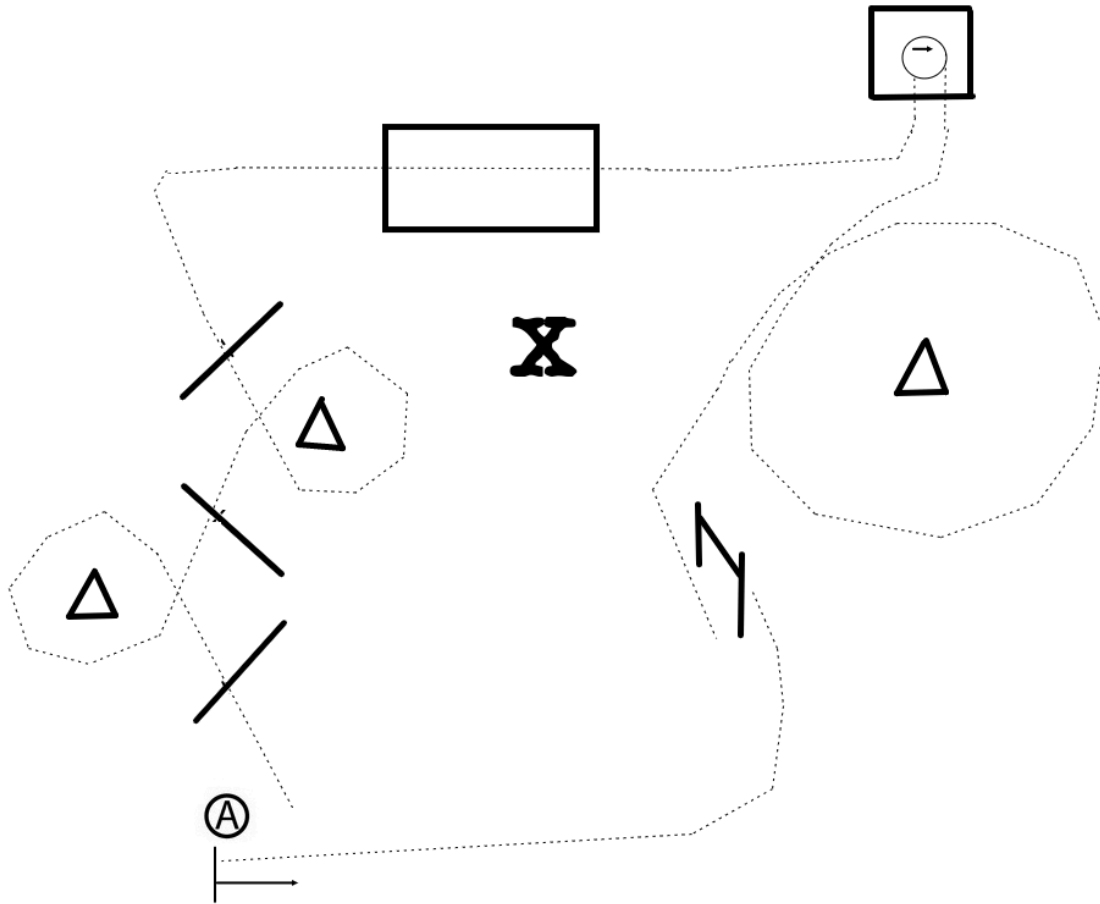

Texas Equine Online Horse Show: Spring 2025

Division: Level 1 Open Trail

1. Start on the right side of A
2. Walk through cones and poles as shown.
3. Walk to and over bridge.
4. Walk to and into box. 180 turn right. Walk out.
5. Walk left circle around cone.
6. Walk to gate. Open gate.
7. Walk to A and halt. Back 4 steps. Then exit at a walk.

WALK
JOG	-----
LOPE	—————
BACK	← ≡ ≡ ≡ ≡
MARKER	Ⓐ