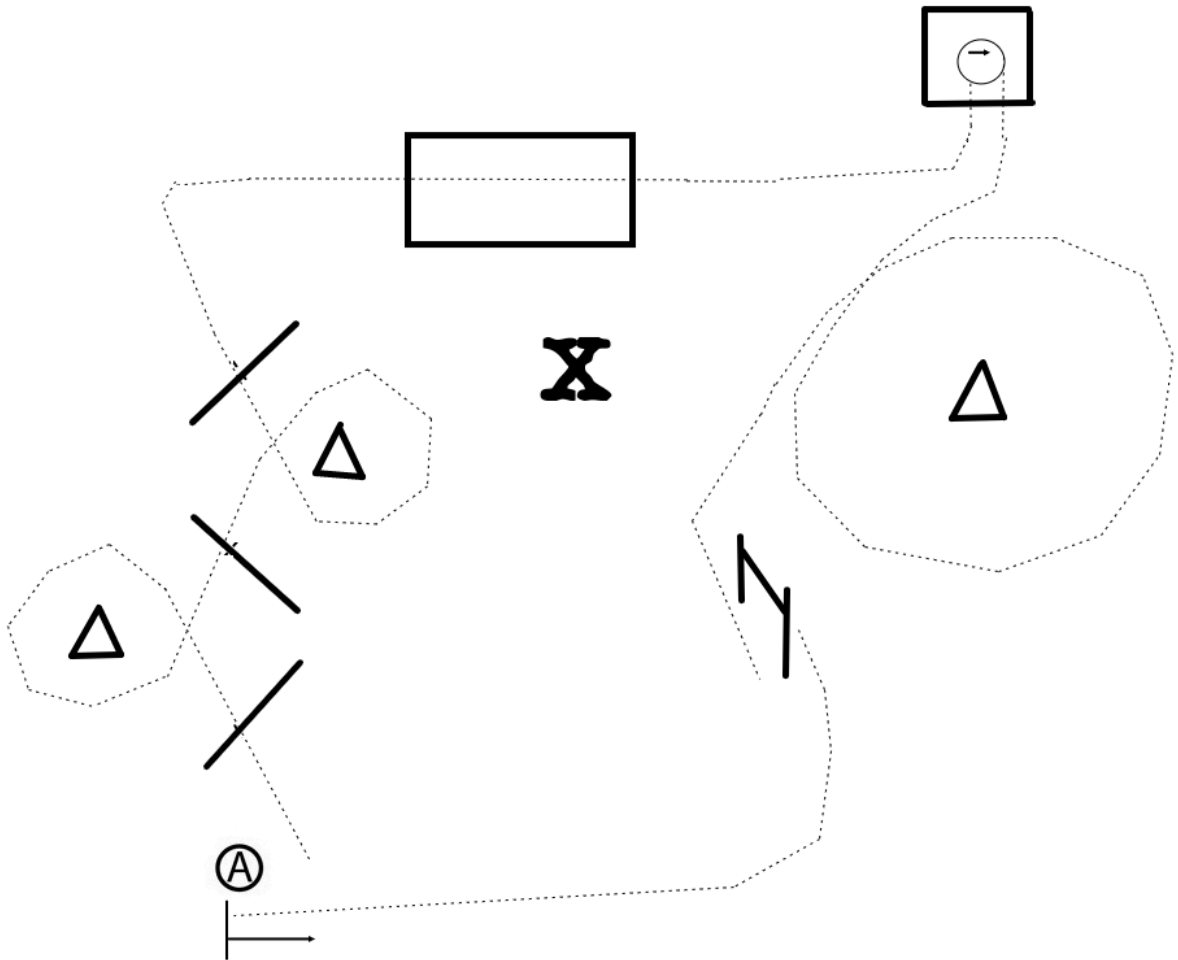

Texas Equine Online Horse Show: Spring 2025

Division: Lead Line Trail

1. Start on the right side of A
2. Walk through cones and poles as shown.
3. Walk to and over bridge.
4. Walk to and into box. 180 turn right. Walk out.
5. Walk left circle around cone.
6. Walk to gate. Open gate.
7. Walk to A and halt. Back 4 steps. Then exit at a walk.

| | |
|--------|-----------|
| WALK | |
| JOG | ----- |
| LOPE | ————— |
| BACK | ← ≡ ≡ ≡ ≡ |
| MARKER | Ⓐ |