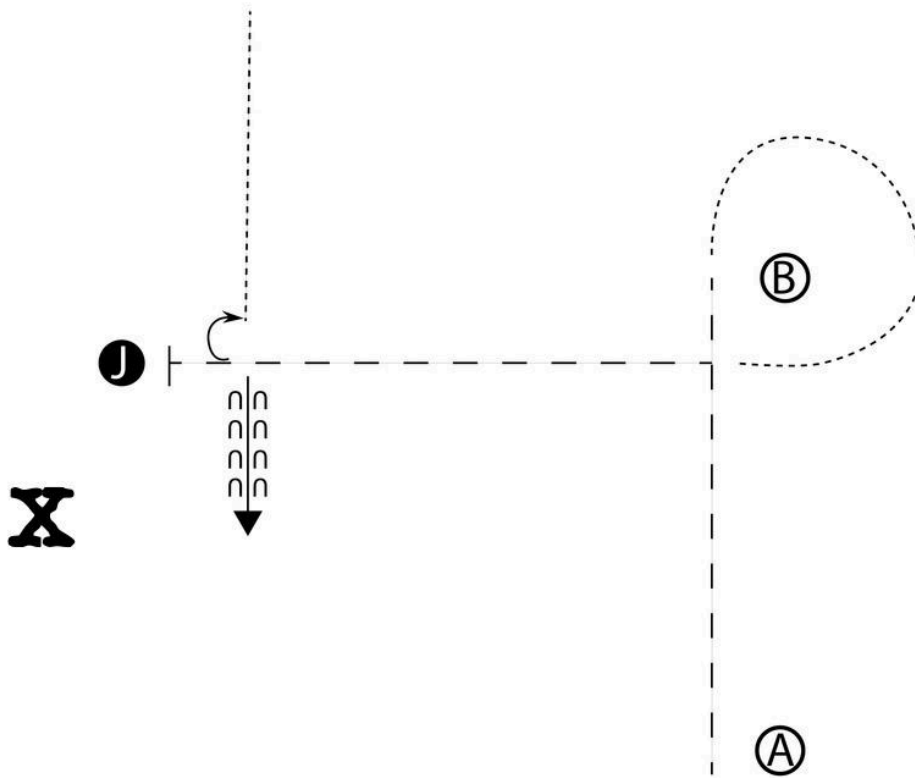

Texas Equine Online Horse Show: Spring 2025

Division: Level 2 Open Showmanship

Be ready at A.

1. Trot from A to B.
2. Walk around B.
3. Trot straight to Judge.
4. Stop and set up for inspection.
5. When dismissed, perform a 90 degree turn.
6. Back 4-5 steps.
7. Walk to lineup.

WALK	-----
TROT	- - - - -
BACK	← u u u u
JUDGE	● J
MARKER	⊙ A