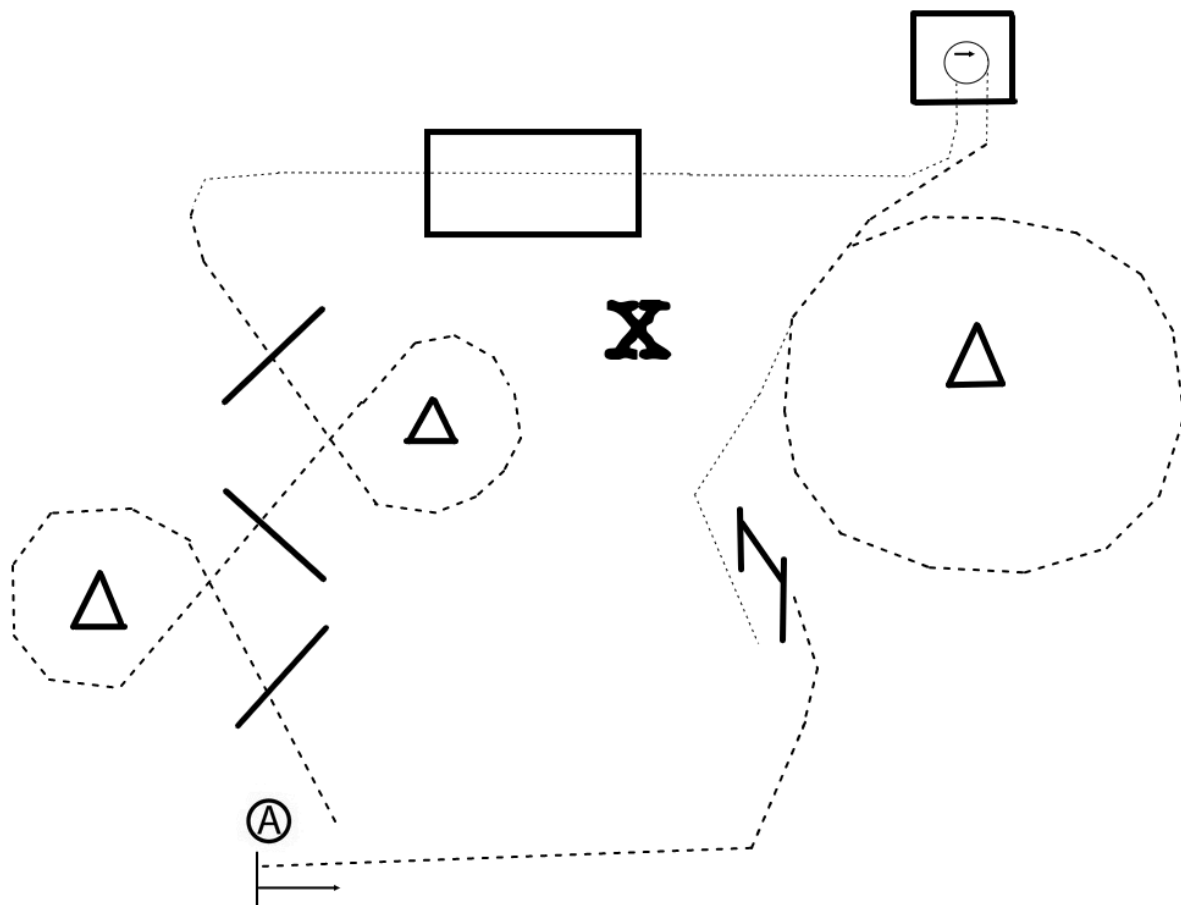

Texas Equine Online Horse Show: Spring 2025

Division: Level 2 Youth Trail

1. Start on the right side of A
2. Jog through cones and poles as shown
3. Walk to and over bridge.
4. Walk to and into box. 180 turn right. Walk out.
5. Jog left circle around cone.
6. Walk to gate. Open gate.
7. Jog to A and halt. Back 4 steps. Then exit at a walk.

WALK
JOG	- - - - -
LOPE	—————
BACK	← 3 3 3 3 3 3 3 3
MARKER	Ⓐ