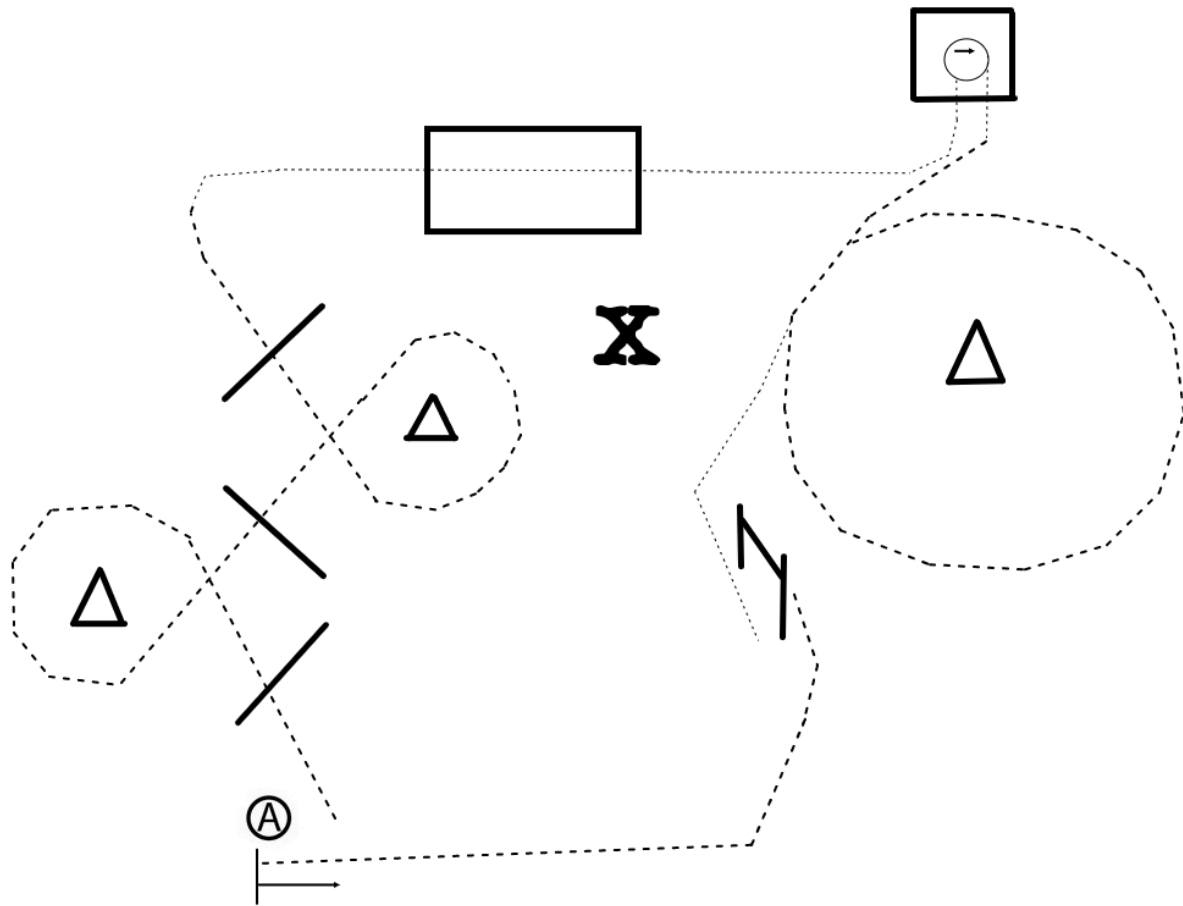

Texas Equine Online Horse Show: Spring 2025

Division: Level 3 Youth Trail

1. Start on the right side of A
2. Jog through cones and poles as shown
3. Walk to and over bridge.
4. Walk to and into box. 180 turn right. Walk out.
5. Jog left circle around cone.
6. Walk to gate. Open gate.
7. Jog to A and halt. Back 4 steps. Then exit at a walk.

WALK
JOG	-----
LOPE	—————
BACK	← ≡ ≡ ≡ ≡
MARKER	Ⓐ