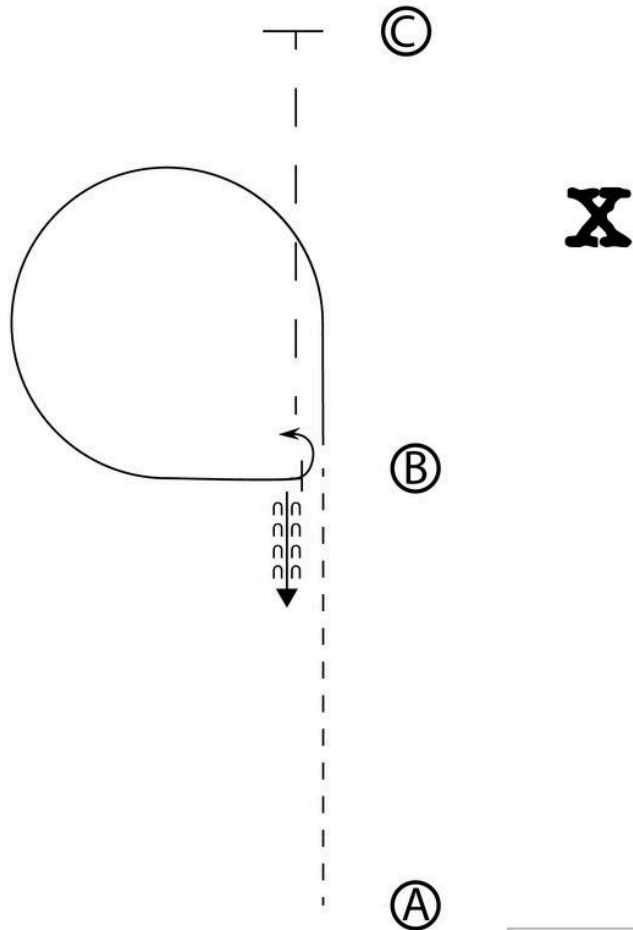

Texas Equine Online Horse Show: Spring 2025

Division: Level 3 Open Western Horsemanship

Begin at A.

1. Jog from A to B.
2. At B, lope left lead.
3. Circle left and halt facing B.
4. Turn 90 degrees and back one horse length.
5. Extend the jog to C.
6. Halt at C.

WALK
JOG	-----
EXTEND JOG	- - - -
LOPE	_____
BACK	← 3333 3333
MARKER	Ⓐ