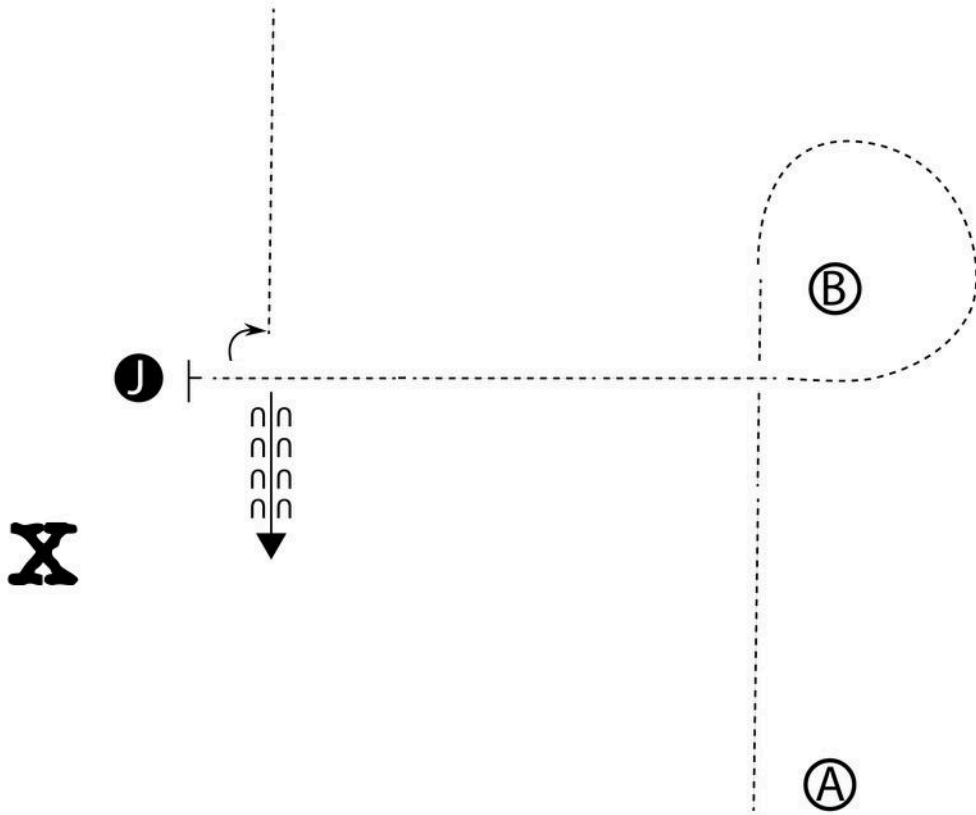

Texas Equine Online Horse Show: Spring 2025

Division: Lead Line Showmanship

Be ready at A.

1. Walk from A to B.
2. Walk around B.
3. Walk straight to Judge.
4. Stop and set up for inspection.
5. When dismissed, perform a 90 degree turn.
6. Back 4-5 steps.
7. Walk to lineup.

WALK	-----
TROT	- - - - -
BACK	← C C C C C
JUDGE	● J
MARKER	○ A