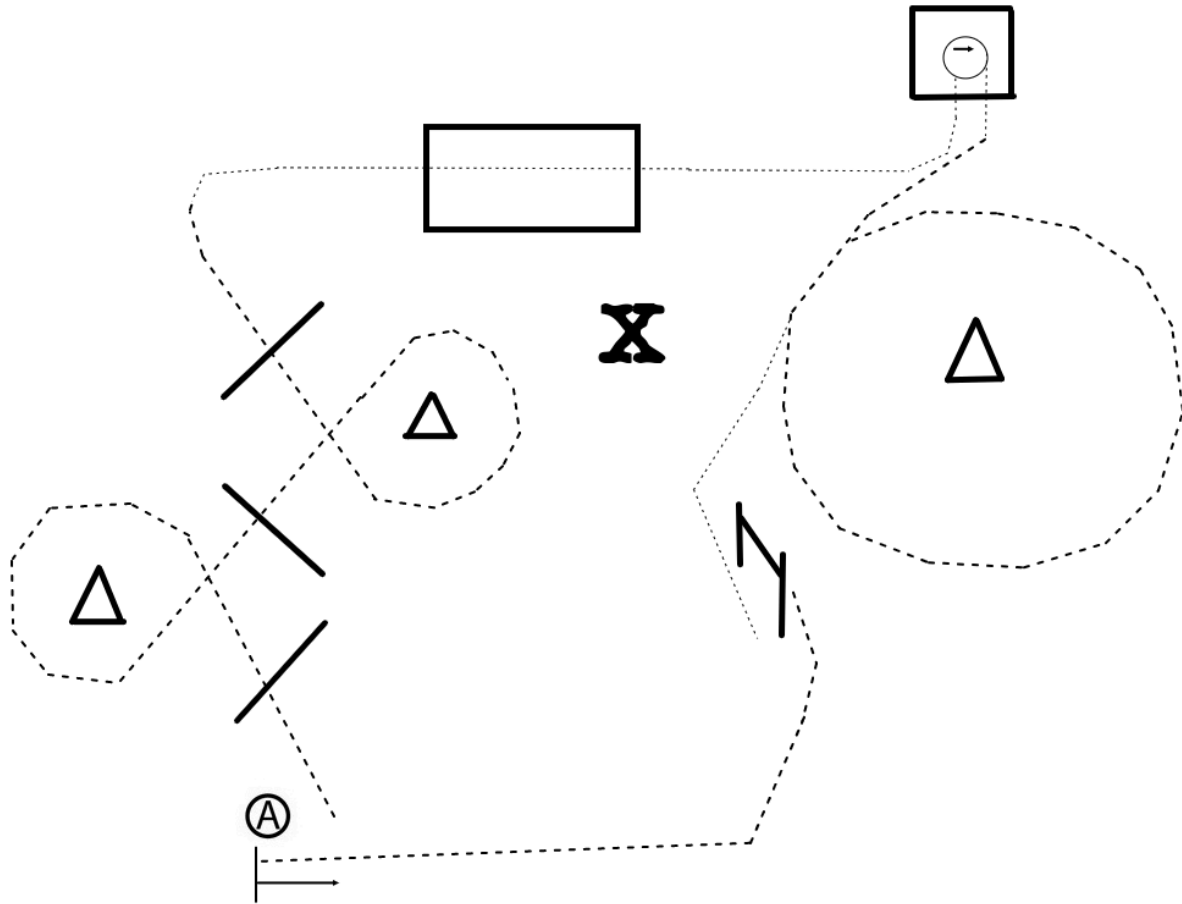

Texas Equine Online Horse Show: Spring 2025

Division: Adult Amateur Trail

1. Start on the right side of A
2. Jog through cones and poles as shown
3. Walk to and over bridge.
4. Walk to and into box. 180 turn right. Walk out.
5. Jog left circle around cone.
6. Walk to gate. Open gate.
7. Jog to A and halt. Back 4 steps. Then exit at a walk.

WALK
JOG	-----
LOPE	————
BACK	← ≡ ≡ ≡ ≡
MARKER	Ⓐ