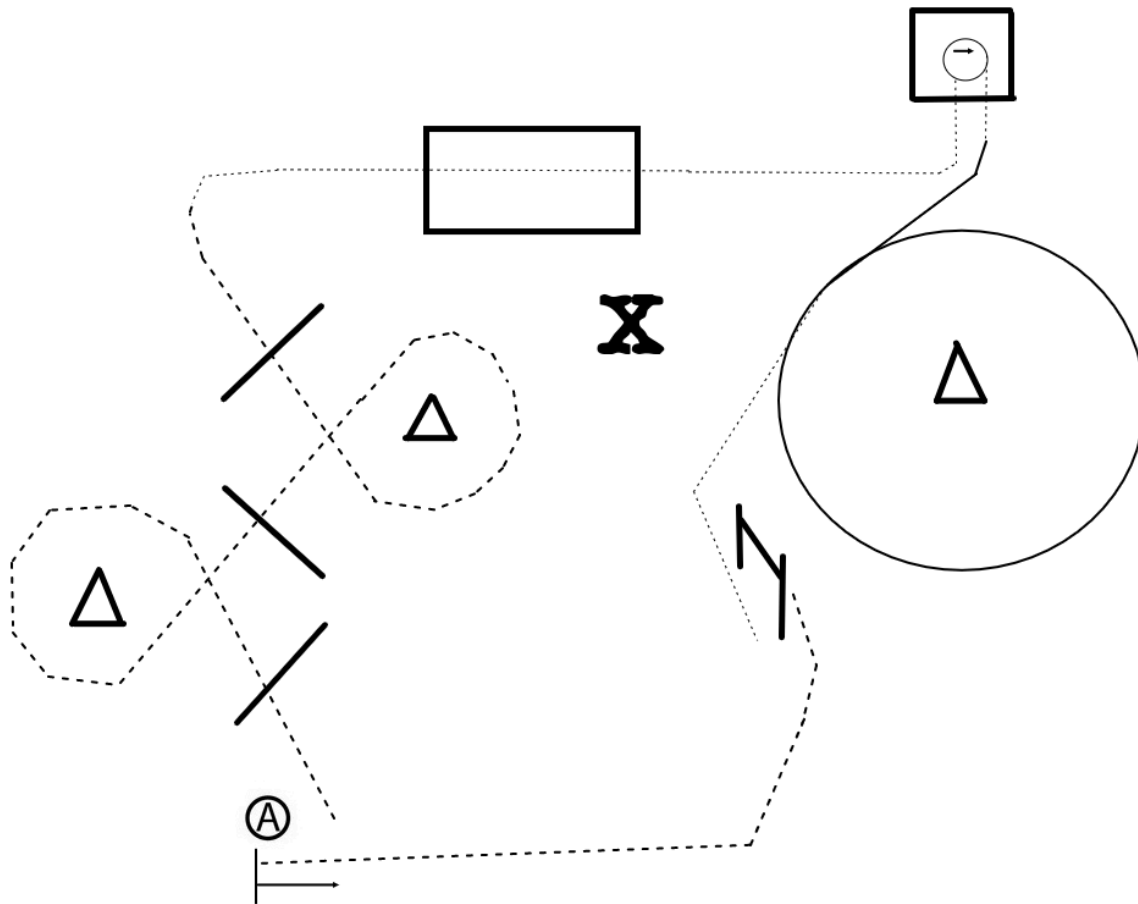

## Division: Level 3 Open Trail

1. Start on the right side of A
2. Jog through cones and poles as shown
3. Walk to and over bridge.
4. Walk to and into box. 180 turn right. Walk out.
5. Lope left circle around cone.
6. Walk to gate. Open and close gate.
7. Jog to A and halt. Back 4 steps. Then exit at a walk.

WALK	.....
JOG	-----
LOPE	—————
BACK	← ≡ ≡ ≡ ≡
MARKER	Ⓐ