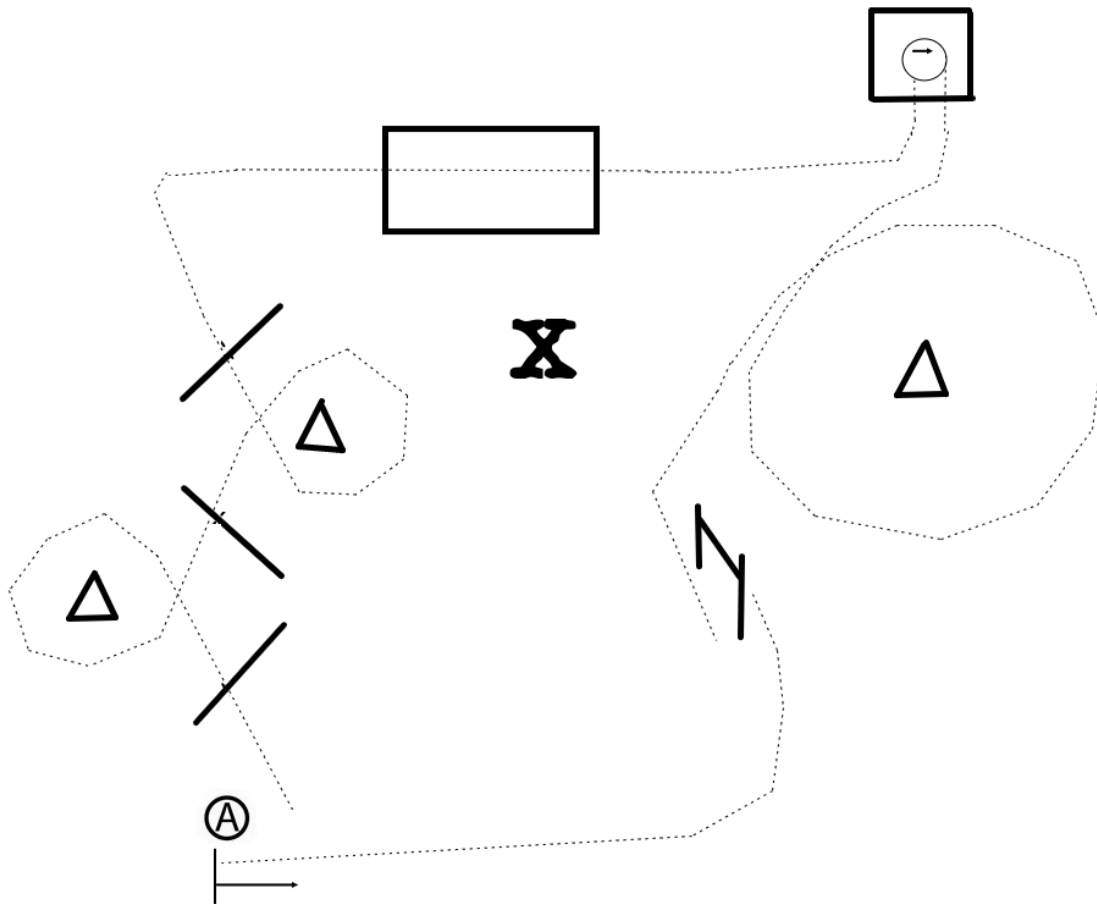

## Division: Level 1 Youth Trail

1. Start on the right side of A
2. Walk through cones and poles as shown.
3. Walk to and over bridge.
4. Walk to and into box. 180 turn right. Walk out.
5. Walk left circle around cone.
6. Walk to gate. Open gate.
7. Walk to A and halt. Back 4 steps. Then exit at a walk.

WALK	.....
JOG	-----
LOPE	————
BACK	← ≡ ≡ ≡ ≡
MARKER	Ⓐ