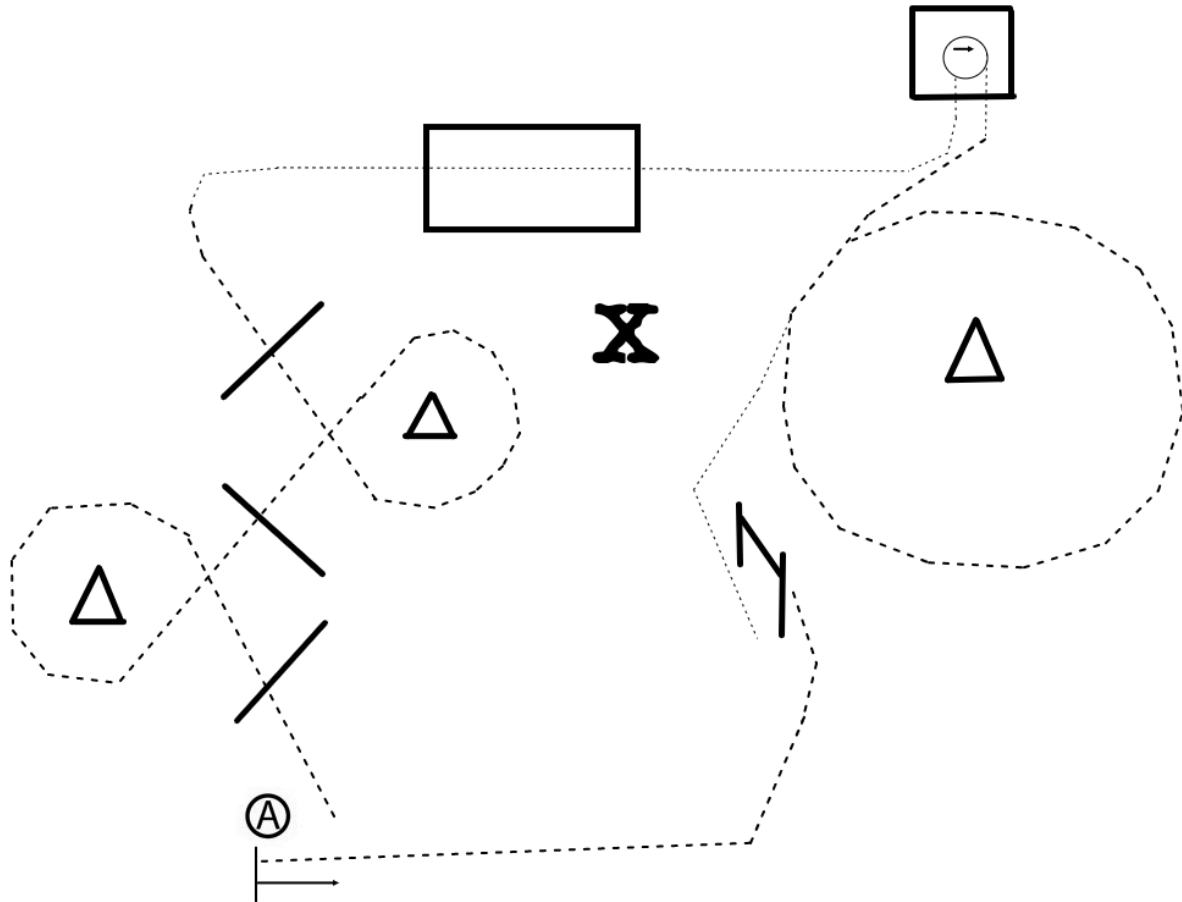

Texas Equine Online Horse Show: Spring 2025

Division: Level 2 Open Trail

1. Start on the right side of A
2. Jog through cones and poles as shown
3. Walk to and over bridge.
4. Walk to and into box. 180 turn right. Walk out.
5. Jog left circle around cone.
6. Walk to gate. Open gate.
7. Jog to A and halt. Back 4 steps. Then exit at a walk.

WALK
JOG	-----
LOPE	————
BACK	← ≡ ≡ ≡ ≡
MARKER	Ⓐ